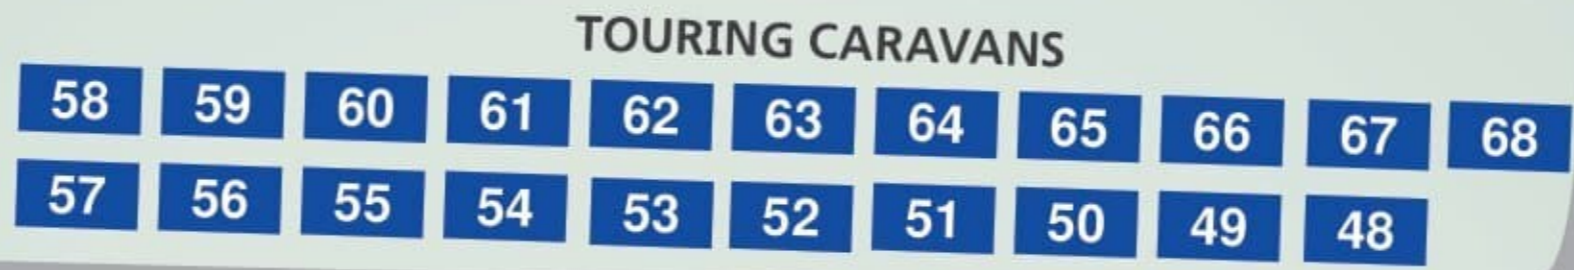

TENT FIELD 1 (ELECTRIC)

TOURING RECEPTION CHECK-IN

ELECTRIC GRASS PITCHES TOURING CARAVANS

TOURING CARAVANS

SHOWER BLOCK

ELECTRIC GRASS PITCHES TOURING CARAVANS

TENT FIELD 2 (ELECTRIC)

PARKING

PARKING

WAY IN

EURO PITCHES

EURO PITCHES

E

PARKING

TENT FIELD 3 (NO ELECTRIC)

TENT FIELD 3 (NO ELECTRIC)

PARKING

- Key**
- BABY CHANGING
  - DISABLED TOILET
  - DRINKING WATER POINT
  - ELSAN POINT
  - SHOWER
  - TOILET
  - WASH AREA

WiFi access available for casual internet browsing in our Lakeside Bay bar and restaurant (inc. terrace), Live Lounge and our holiday Reception areas.