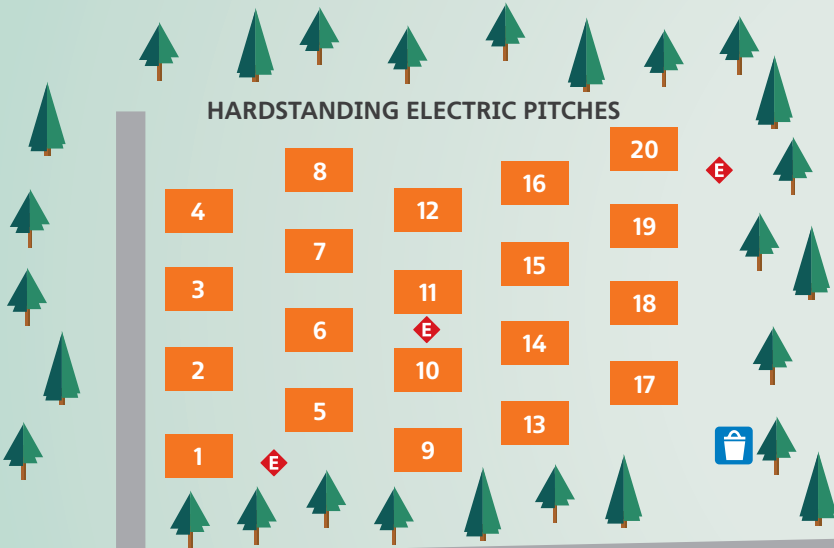

HARDSTANDING ELECTRIC PITCHES

DYKE
 DOG WALKING

PEDESTRIAN ACCESS EXIT

Map key

- ELECTRIC HOOK UPS
- HARDSTANDING PITCHES
- BIN AREA
- CHEMICAL WASTE POINT
- DISABLED ACCESS
- DOG BIN

- FIRE POINT - EXTINGUISHER
- FIRE POINT - HOSE
- HAIRDRYER/STRAIGHTENER POINT
- CHILDREN'S PLAY AREA
- SHOWER BLOCK
- TOILETS